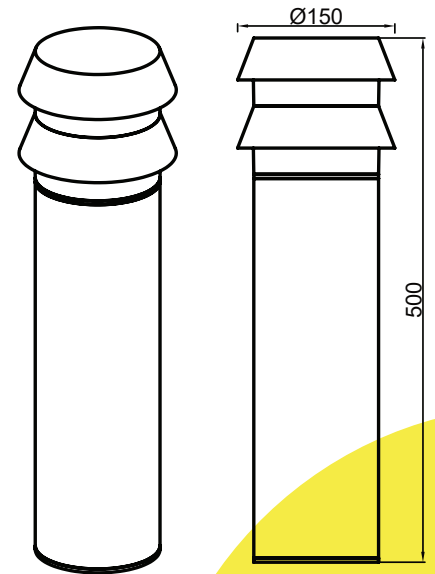

OUTDOOR LIGHT LAWN BOLLARD

TECHNICAL SHEET
KL-421-CCT

KEYLIGHT

SPAIN
PRODUCTOS DE ILUMINACION

FEATURES

- 220-240V
- CE ROHS Certified
- Silicon-rubber gasket
- Die-cast aluminium Body
- Powder-coated with pretreatment for outdoor use
- 3-years warranty

SPECIFICATIONS

Product Code	KL-421-CCT
Power	15W
Input	220-240V
Luminous flux	340 lm
Color Temperature	3000k-6500k
Beam Angle	120°
Power factor	≥0.9
CRI	80
Finishing Colors	White/Silver Grey/Dark Grey/Black
LED Type	SMD
IP Rating	IP65 Class 1
Size	500mm*Ø150mm
Warranty	3 years